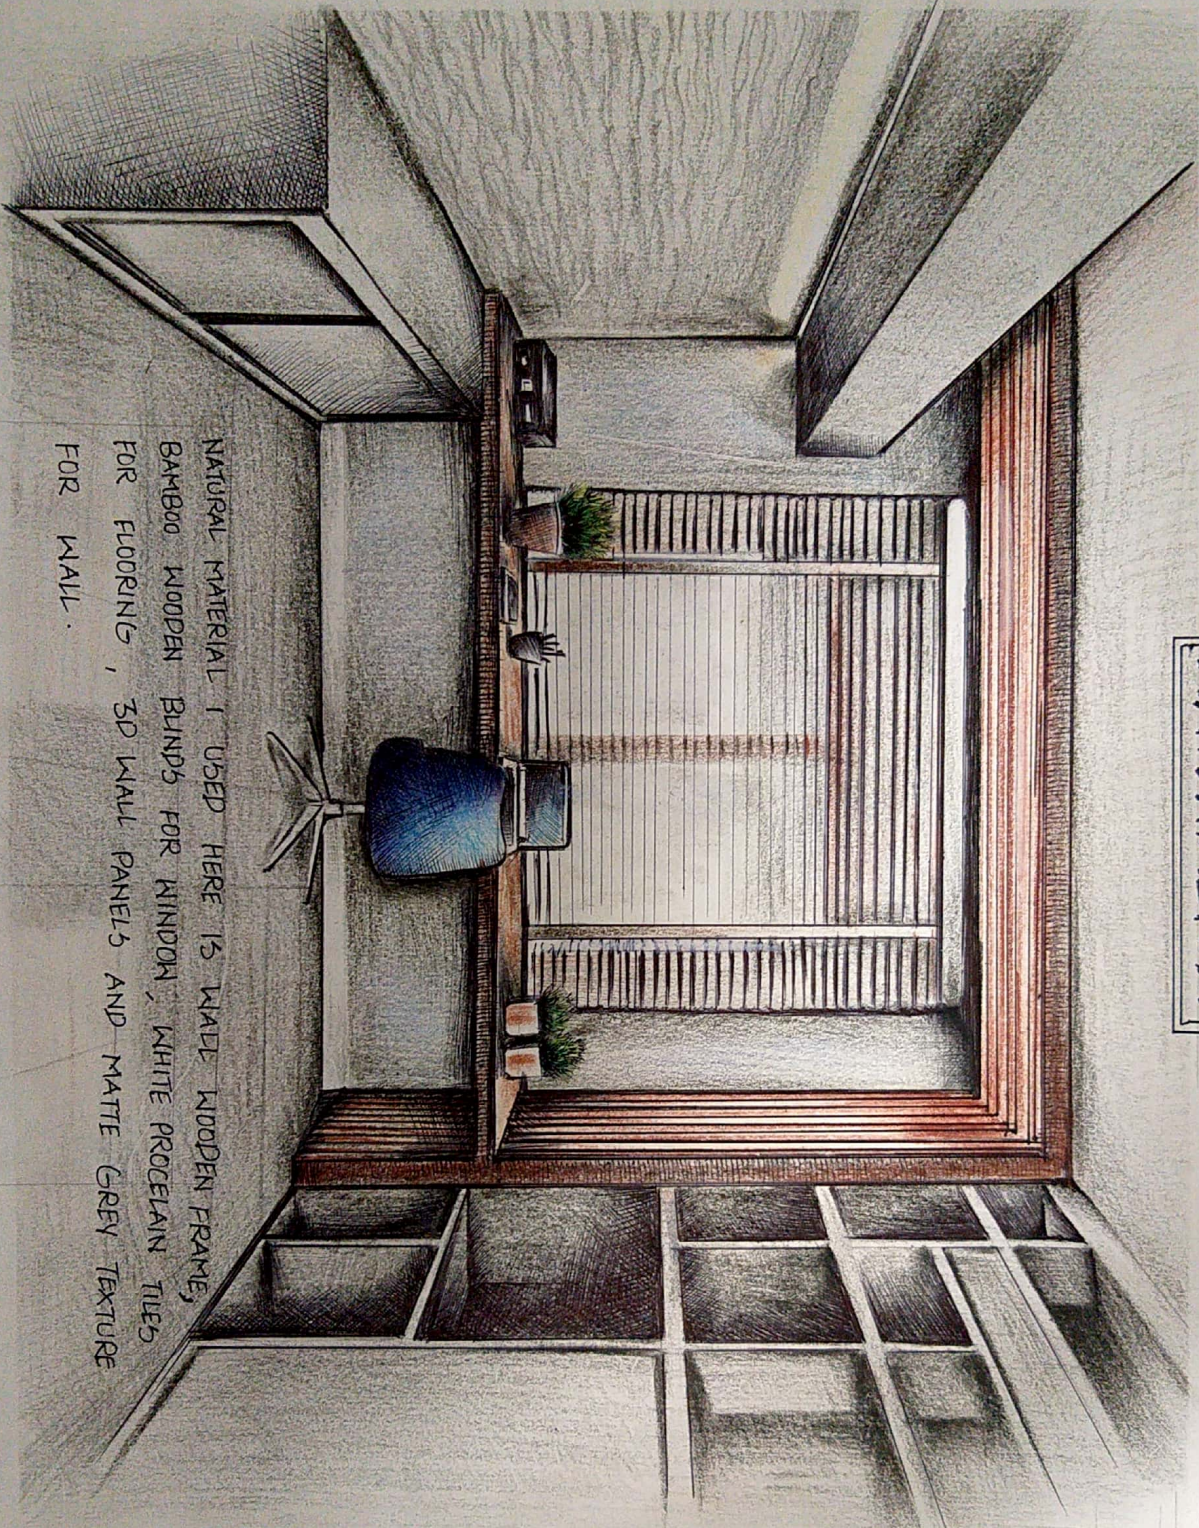

Wall Art.

Modern Credenza.

Natural Stone Tile.

Wall Clocks.

Modern Rattan Shades.

Flooring.

CONFERENCE ROOM

- S. Jadhav .
- 161011101023.

OFFICE CABIN

MATERIALISM

NATURAL MATERIAL I USED HERE IS WALL WOODEN FRAME, BAMBOO WOODEN BLINDS FOR WINDOW, WHITE PORCELAIN TILES FOR FLOORING, 3D WALL PANELS AND MATTE GREY TEXTURE FOR WALL.

A TENDENCY TO CONSIDER MATERIAL POSSESSIONS AND PHYSICAL COMFORT AS MORE IMPORTANT THAN SPIRITUAL VALUES.

- FLOORING
- * VINYL WOODEN TILE
 - FLOORING MATT
 - FINISH WHICH CAN
 - BE EASY TO CLEAN

- WALL:
- ABSTRACT OF THE BAMBOO.
 - SOFT ACCENT WALL AND WHITE TEXTURE WITH 3D VIEW FORM WALL PANEL

M. ANNIE BLESSY